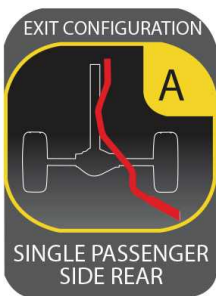

## FEATURED SYSTEM

#19177 | 2015 CADILLAC ESCALADE/GMC YUKON

- V8 6.2L
- 5 X 11 X 22 IN. MUFFLER
- 3.5 IN. TUBING
- 5 IN. POLISHED STAINLESS TIP

Part#	Year	Make	Model	Engine	Product	Series	Finish	Exit	Price
19177	2015	CADILLAC/GMC	ESCALADE/YUKON	V8 6.2L	CAT-BACK	MF	STAINLESS	A	¥156,600